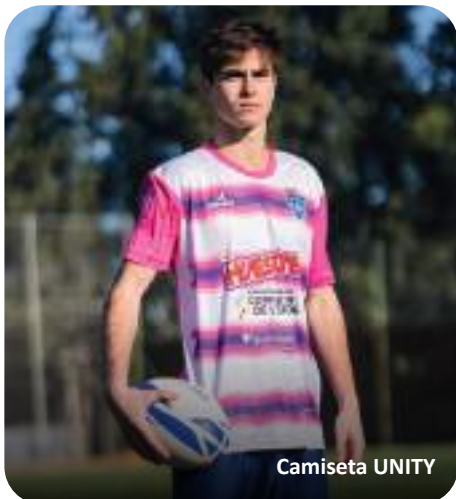

Camiseta UNITY TIRANTES

Camiseta de tirantes INTEGRAL-TRANSFER
Falda de hockey INTEGRAL-TRANSFER

Camiseta UNITY